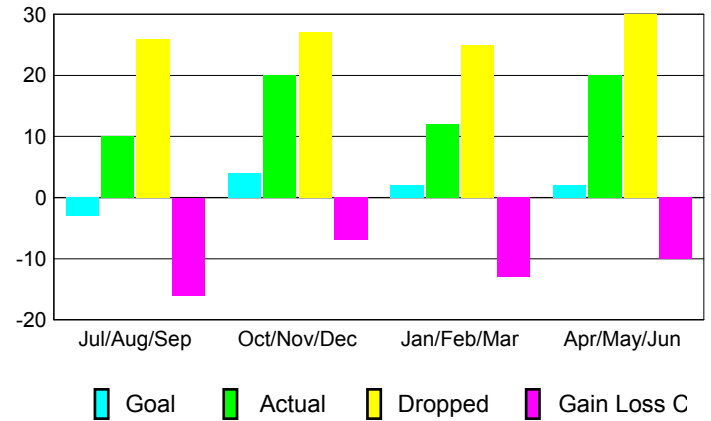

GMT: **JØRN ANDERSEN**

Location: **DENMARK**

GMT CA: **4**

**CLUBS**

Month	New Club Goal	Actual New Clubs	Actual Dropped Clubs	Gain/Loss of Clubs
<b>2012-2013</b>				
Jul/Aug/Sep	0	0	0	0
Oct/Nov/Dec	0	0	0	0
Jan/Feb/Mar	0	0	0	0
Apr/May/Jun	0	0	0	0
<b>Totals</b>	<b>0</b>	<b>0</b>	<b>0</b>	<b>0</b>

**Club Results 2012-2013**

Goal, New, Dropped, Gain/Loss

**YTD Status Quo Clubs 2012-2013**

Status Quo Clubs Compared to Status Quo Members

**Club Gain/Loss 2012-2013**

**MEMBERSHIP**

Month	Net Memb Goal	Actual New Memb	Actual Dropped Memb	Gain/Loss of Memb
<b>2012-2013</b>				
Jul/Aug/Sep	-3	10	26	-16
Oct/Nov/Dec	4	20	27	-7
Jan/Feb/Mar	2	12	25	-13
Apr/May/Jun	2	20	30	-10
<b>Totals</b>	<b>5</b>	<b>62</b>	<b>108</b>	<b>-46</b>

**Membership Results 2012-2013**

Goal, New, Dropped, Gain/Loss

**Gender Comparison 2012-2013**

**Membership Gain/Loss 2012-2013**